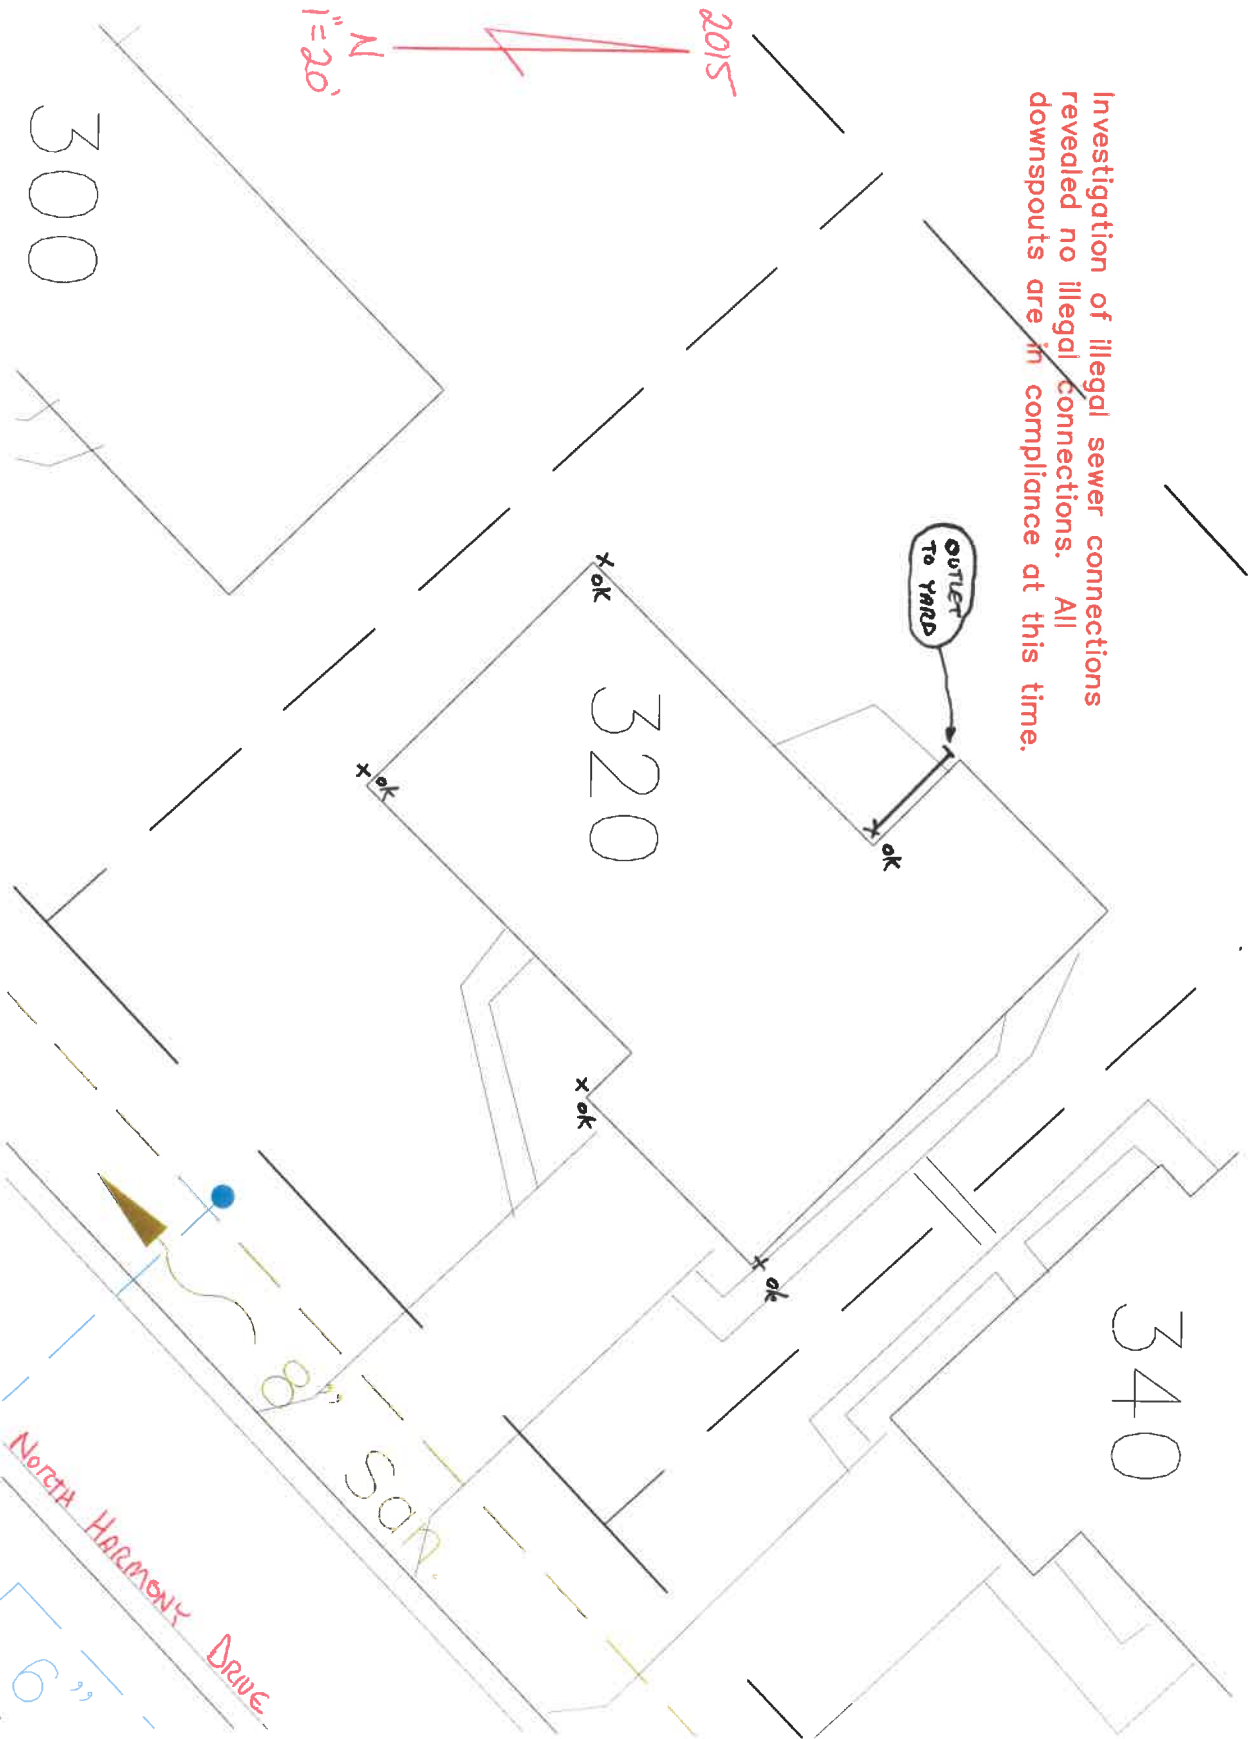

320 NORTH HARMONY DRIVE

Investigation of illegal sewer connections revealed no illegal connections. All downspouts are in compliance at this time.

SCANNED